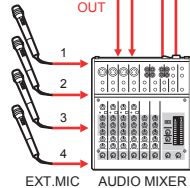

OUTDOOR STUDIO

SDI CG GENERATOR CG-100

MULT-IMAGE PREVIEW

PROGRAM

SDI IN

SDI OUT

RS-232

DVI

YUV

TALLY

AUDIO OUT

AUDIO IN

DV

SDI

HDMI

SDI TO HDMI CONVERTER DAC-8

PROJECTOR

HDV RECORDER WITH MONITOR HRS-10