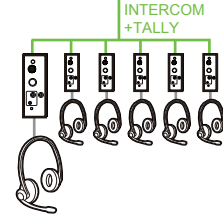

OUTDOOR STUDIO

SDI CG GENERATOR CG-100

MULT-IMAGE PREVIEW

PROGRAM

SDI IN

SDI OUT

RS-232

DVI

YUV

TALLY

AUDIO OUT

AUDIO IN

DV

SDI

HDMI

SDI TO HDMI CONVERTER DAC-8

PROJECTOR

HDV RECORDER WITH MONITOR HRS-10