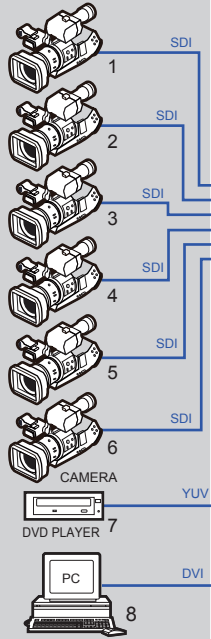

OUTDOOR STUDIO

SDI CG GENERATOR CG-100

MULT-IMAGE PREVIEW

PROGRAM

SDI IN

SDI OUT

RS-232

DVI

YUV

TALLY

AUDIO OUT

AUDIO IN

DV

SDI

HDMI

SDI TO HDMI CONVERTER DAC-8

PROJECTOR

HDV RECORDER WITH MONITOR HRS-10